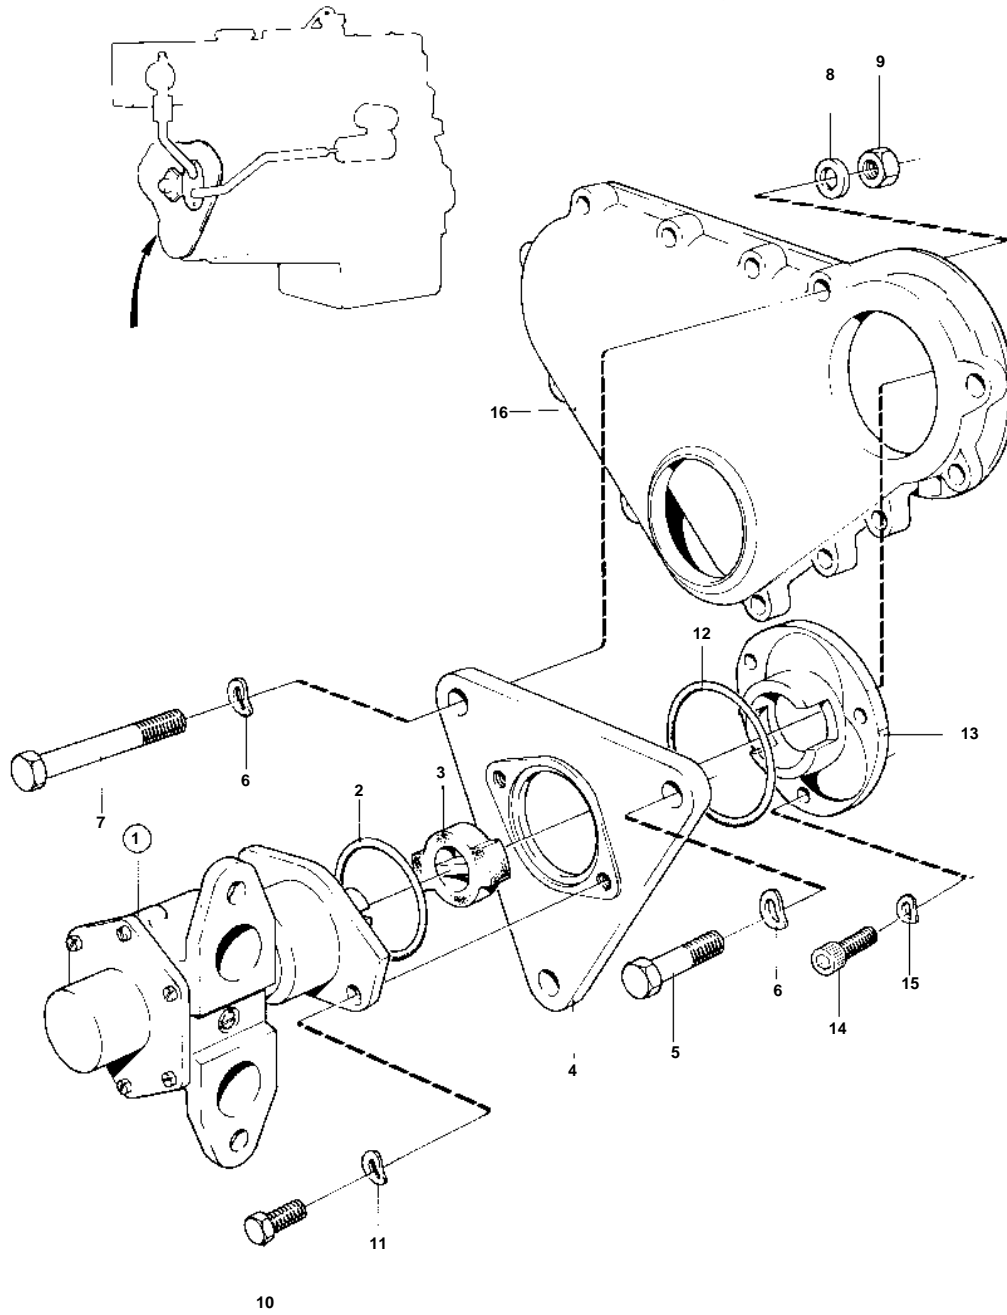

AQD21A, MD21A

3724

AQD21A, MD21A

| REF | PART NO. | QTY | DESCRIPTION | SEE SEC. | NOTES |
|-----|----------|-----|----------------------------|----------|--------------|
| 1 | 831178 | 1 | Sea water pump, WATER PUMP | | |
| | | | | 12779 | |
| 2 | 925066 | 1 | O-ring | | |
| 3 | 831009 | 1 | Cross piece | | |
| 4 | | 1 | Anchorage | | |
| 5 | 955318 | 1 | Hexagon screw | | L = 30 MM |
| | 955317 | 1 | Hexagon screw | | L = 25 MM |
| 6 | 941908 | 3 | Spring washer | | |
| 7 | 955328 | 1 | Hexagon screw | | |
| 8 | | 1 | Washer | | |
| 9 | 955783 | 1 | Hexagon nut | | |
| 10 | 955271 | 2 | Hexagon screw | | |
| 11 | 941906 | 2 | Spring washer | | |
| 12 | 925256 | 1 | O-ring | | |
| 13 | | 1 | Companion flange | | SEE GROUP 2A |
| 14 | 959219 | 3 | Hex. socket screw | | |
| 15 | 941907 | 3 | Spring washer | | |
| 16 | | 1 | TIMING GEAR COVER | | SEE GROUP 2A |